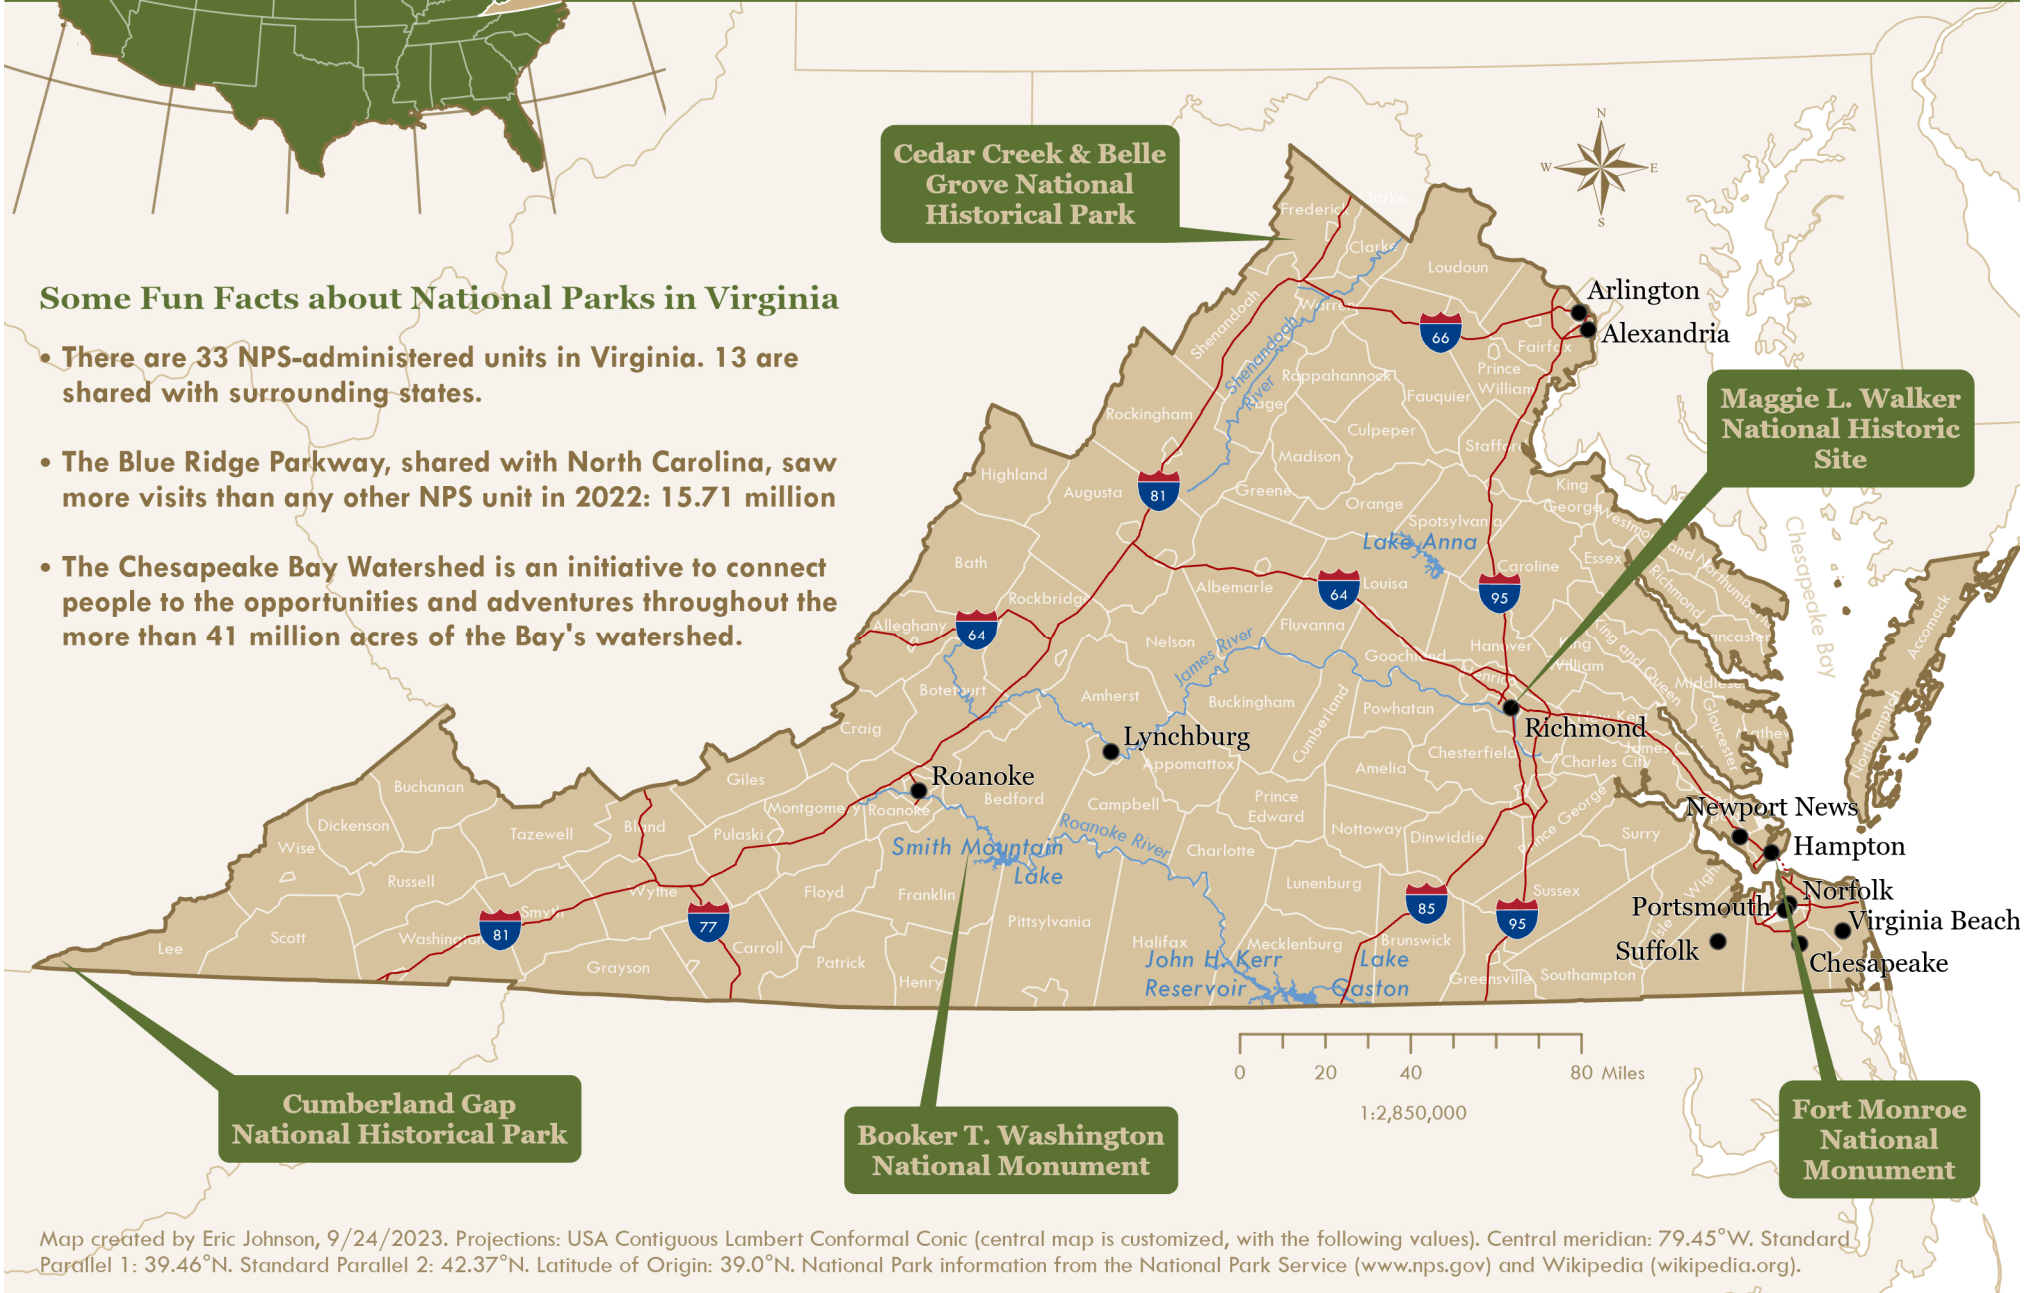

Virginia

Lesser-Known National Park Units in VIRGINIA

Some Fun Facts about National Parks in Virginia

- There are 33 NPS-administered units in Virginia. 13 are shared with surrounding states.
- The Blue Ridge Parkway, shared with North Carolina, saw more visits than any other NPS unit in 2022: 15.71 million
- The Chesapeake Bay Watershed is an initiative to connect people to the opportunities and adventures throughout the more than 41 million acres of the Bay's watershed.

Cedar Creek & Belle Grove National Historical Park

Maggie L. Walker National Historic Site

Cumberland Gap National Historical Park

Booker T. Washington National Monument

Fort Monroe National Monument

Map created by Eric Johnson, 9/24/2023. Projections: USA Contiguous Lambert Conformal Conic (central map is customized, with the following values). Central meridian: 79.45°W. Standard Parallel 1: 39.46°N. Standard Parallel 2: 42.37°N. Latitude of Origin: 39.0°N. National Park information from the National Park Service (www.nps.gov) and Wikipedia (wikipedia.org).